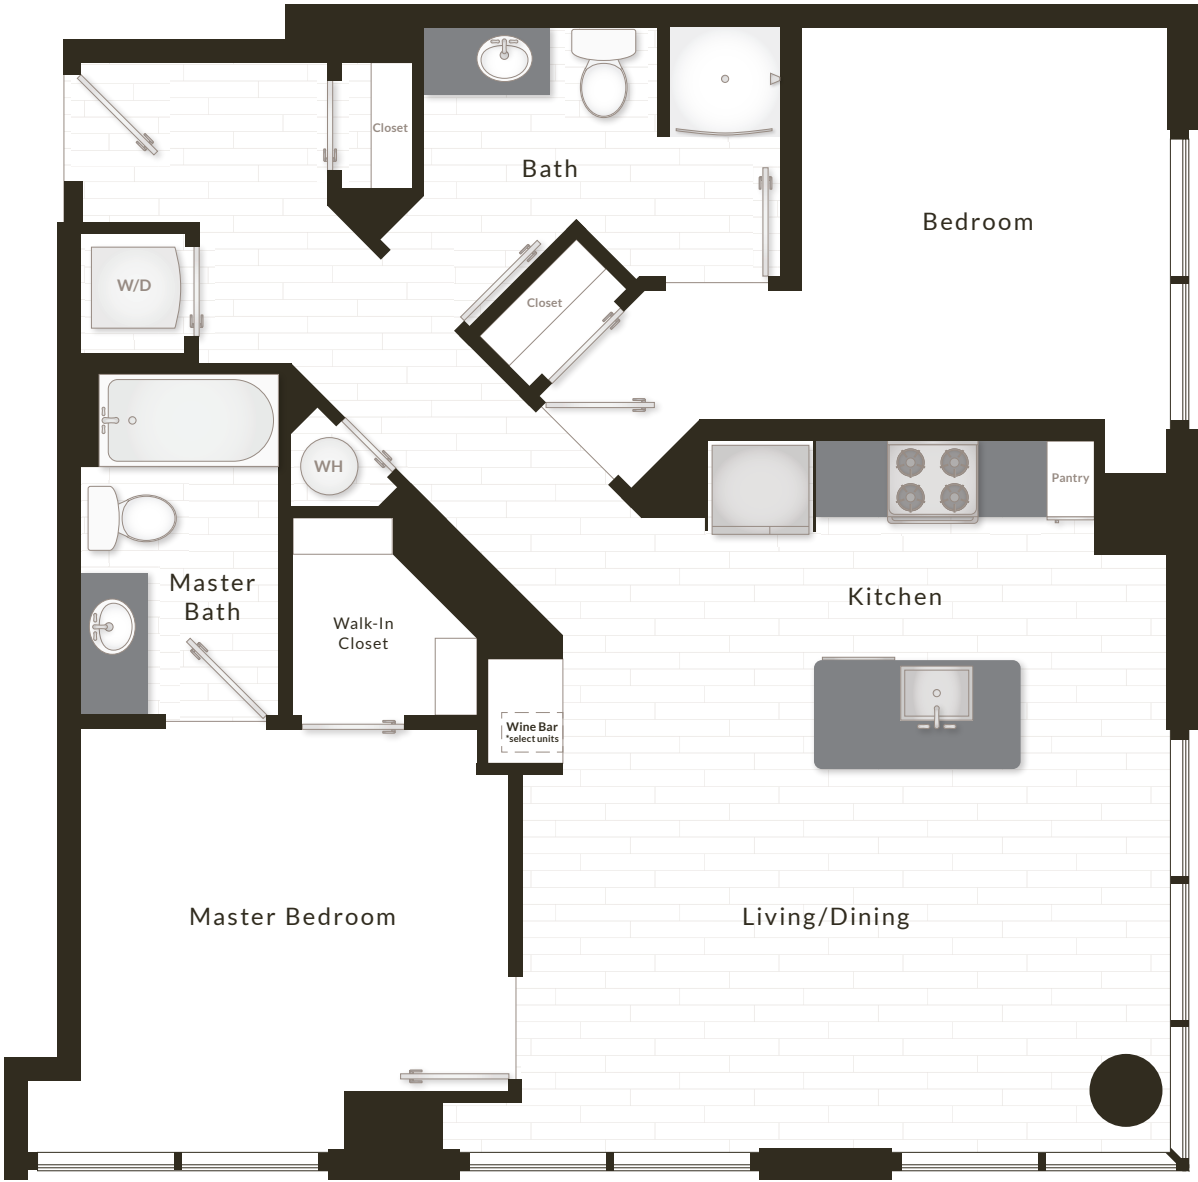

LUMEN

AT TYSONS

B2 | 2 BED | 2 BATH | 1,000 SF

App Fee
\$ _____

RSVP Deposit
\$ _____

Rent
\$ _____

Renderings are an artist's depiction and not to scale. All renderings, specifications, amenities and details are subject to change without notice. Room dimensions are approximate and may vary depending on residence selected.