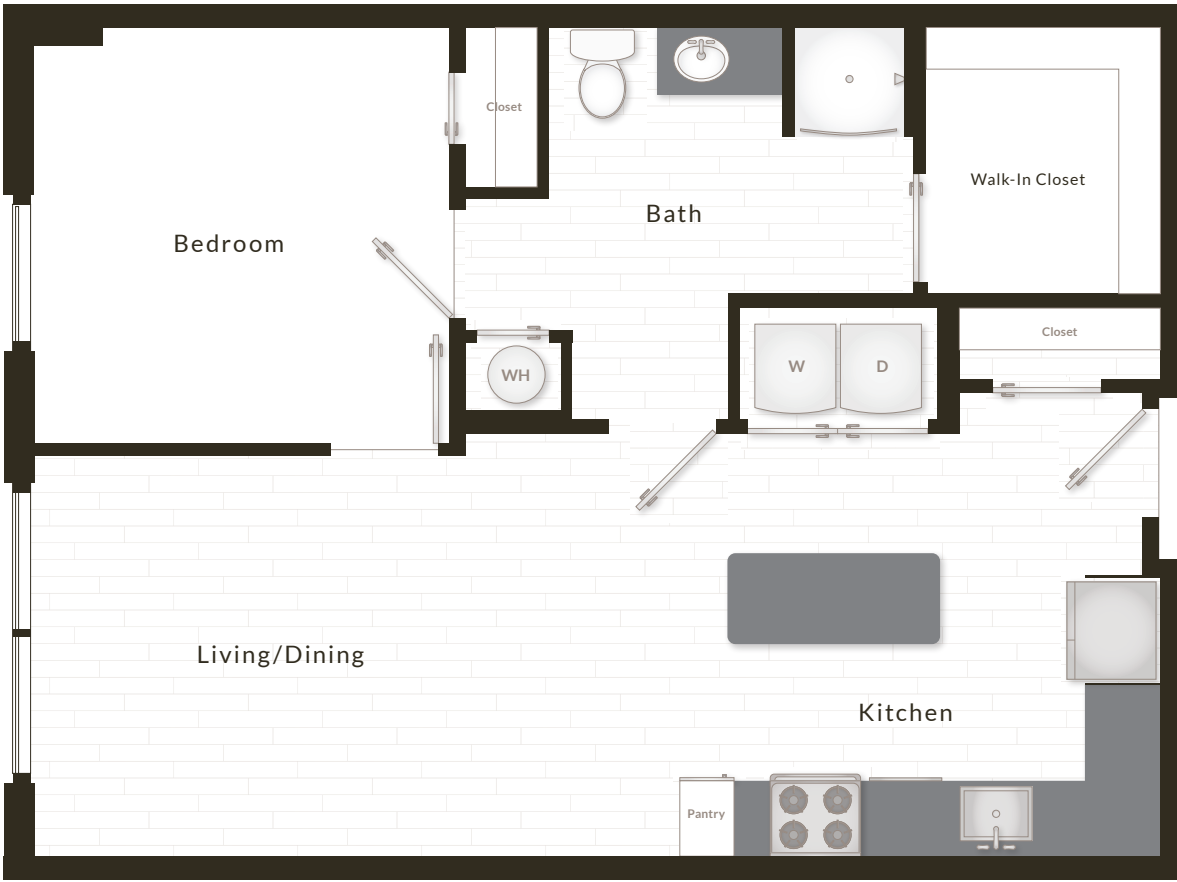

LUMEN

AT TYSONS

A2A | 1 BED | 1 BATH | 761 SF

App Fee
\$ _____

RSVP Deposit
\$ _____

Rent
\$ _____

Renderings are an artist's depiction and not to scale. All renderings, specifications, amenities and details are subject to change without notice. Room dimensions are approximate and may vary depending on residence selected.